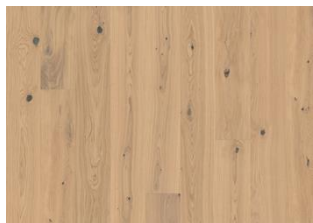

OAK TURMERIC PLANK