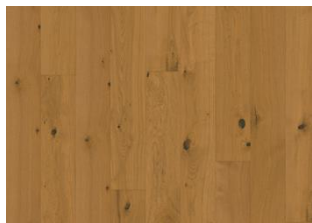

## OAK TAHINI PLANK

With light silver-golden tones of tahini this light wood floor exudes rustic charm with its natural wood grain and knots in a darker contrast. Its organic and brushed texture enhances character, ensuring each plank is distinctive and bringing a warm yet airy ambiance to any room.

www.kahrs.com | ©Kährs

2025-05-17

1 (2)

Other products in this collection

OAK TAHINI PLANK

OAK SESAME PLANK

OAK SAFFRON PLANK

OAK CUMIN PLANK