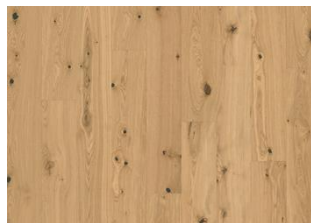

OAK FENNEL PLANK