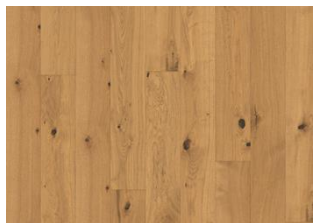

## OAK TAHINI PLANK

With light silver-golden tones of tahini this light wood floor exudes rustic charm with its natural wood grain and knots in a darker contrast. Its organic and brushed texture enhances character, ensuring each plank is distinctive and bringing a warm yet airy ambiance to any room.

www.kahrs.com | ©Kährs

2025-05-17

1 (2)

Other products in this collection

OAK TAHINI PLANK

OAK SESAME PLANK

OAK SAFFRON PLANK

OAK CUMIN PLANK