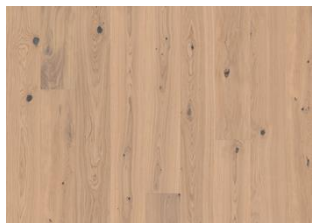

Other products in this collection

OAK TAHINI PLANK