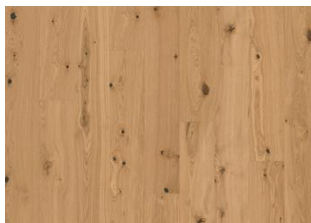

OAK CARDAMOM PLANK