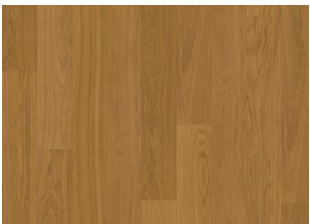

OAK CLOVES PLANK