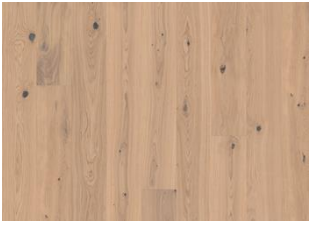

Other products in this collection

OAK TAHINI PLANK