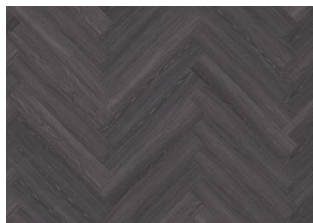

TAIGA CHW 120

The Kährs Luxury Tiles Click collection feature a range of narrower and shorter boards – L (left) and R (right) boards – specially designed for herringbone patterns. They are installed using high quality Click system to ensure stability. Please note that these floors don't come with sound reducing backing, as they only measure 5 mm. They come in eight beautiful wood designs, in colours ranging from light to dark.

Other products in this collection

Sarek Herringbone

Saxon Herringbone

Belluno Herringbone

Tongass Herringbone

Redwood Herringbone

Calder Herringbone

Taiga Herringbone