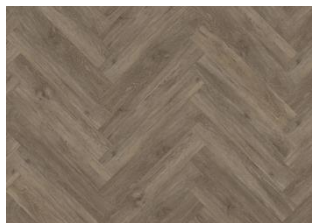

Other products in this collection

SAREK HERRINGBONE