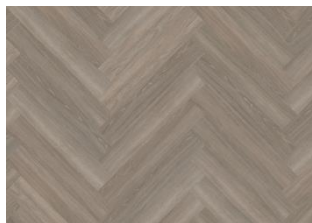

SAXON CLICK HERRINGBONE 5 MM

The Kährs Luxury Tiles Click collection feature a range of narrower and shorter boards – L (left) and R (right) boards – specially designed for herringbone patterns. They are installed using high quality Click system to ensure stability. Please note that these floors don't come with sound reducing backing, as they only measure 5 mm. They come in eight beautiful wood designs, in colours ranging from light to dark.

Other products in this collection

SAREK HERRINGBONE

SAXON HERRINGBONE

TONGASS HERRINGBONE

REDWOOD HERRINGBONE

WHINFELL HERRINGBONE