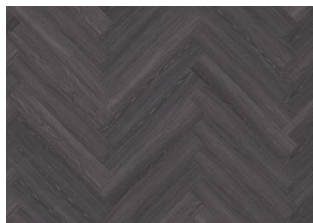

SAXON CHW 120

The Kährs Luxury Tiles Click collection feature a range of narrower and shorter boards – L (left) and R (right) boards – specially designed for herringbone patterns. They are installed using high quality Click system to ensure stability. Please note that these floors don't come with sound reducing backing, as they only measure 5 mm. They come in eight beautiful wood designs, in colours ranging from light to dark.

Other products in this collection

Sarek Herringbone

Saxon Herringbone

Belluno Herringbone

Tongass Herringbone

Redwood Herringbone

Calder Herringbone

Taiga Herringbone