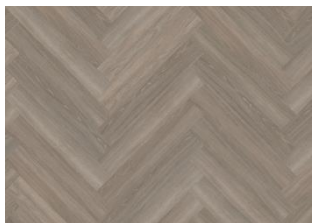

SAXON CHW 120

The Kährs Luxury Tiles Click collection feature a range of narrower and shorter boards – L (left) and R (right) boards – specially designed for herringbone patterns. They are installed using high quality Click system to ensure stability. Please note that these floors don't come with sound reducing backing, as they only measure 5 mm. They come in eight beautiful wood designs, in colours ranging from light to dark.

Other products in this collection

Sarek Herringbone

Saxon Herringbone

Tongass Herringbone

Redwood Herringbone

Calder Herringbone

Taiga Herringbone

Whinfell Herringbone