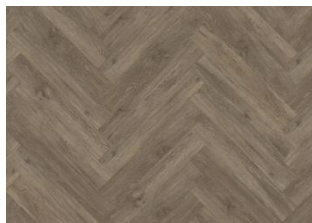

Other products in this collection

Sarek Herringbone