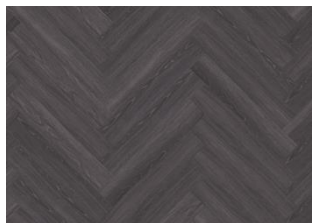

SAXON CHW 120

The Kährs Luxury Tiles Click collection feature a range of narrower and shorter boards – L (left) and R (right) boards – specially designed for herringbone patterns. They are installed using high quality Click system to ensure stability. Please note that these floors don't come with sound reducing backing, as they only measure 5 mm. They come in eight beautiful wood designs, in colours ranging from light to dark.

Other products in this collection

Sarek Herringbone

Saxon Herringbone

Tongass Herringbone

Redwood Herringbone

Calder Herringbone

Taiga Herringbone

Whinfell Herringbone