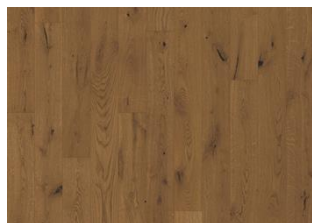

OAK TUFT MATTE