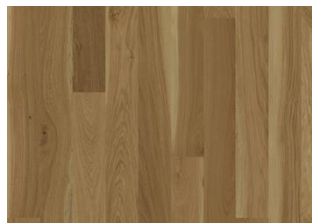

Other products in this collection

OAK ECRU