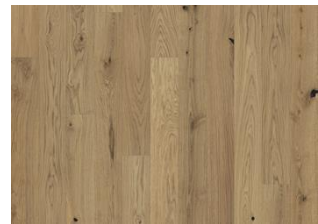

OAK ETCH MATTE