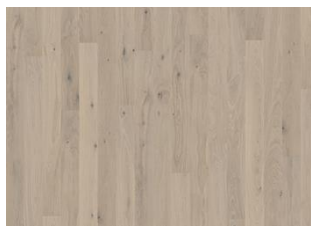

OAK MOSTRA MATTE