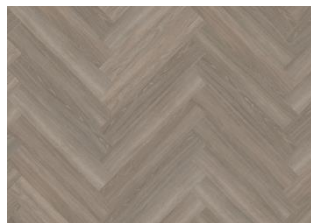

WHINFELL CHW 120 R

The Kährs Luxury Tiles Click collection feature a range of narrower and shorter boards – L (left) and R (right) boards – specially designed for herringbone patterns. They are installed using high quality Click system to ensure stability. Please note that these floors don't come with sound reducing backing, as they only measure 5 mm. They come in eight beautiful wood designs, in colours ranging from light to dark.

Other products in this collection

Sarek Herringbone

Saxon Herringbone

Belluno Herringbone

Tongass Herringbone

Redwood Herringbone

Calder Herringbone

Taiga Herringbone