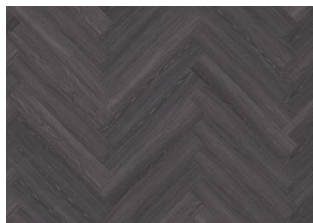

WHINFELL CHW 120 R

The Kährs Luxury Tiles Click collection feature a range of narrower and shorter boards – L (left) and R (right) boards – specially designed for herringbone patterns. They are installed using high quality Click system to ensure stability. Please note that these floors don't come with sound reducing backing, as they only measure 5 mm. They come in eight beautiful wood designs, in colours ranging from light to dark.

Other products in this collection

Sarek Herringbone

Saxon Herringbone

Belluno Herringbone

Tongass Herringbone

Redwood Herringbone

Calder Herringbone

Taiga Herringbone