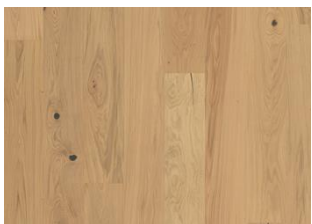

Other products in this collection

OAK LUPINE