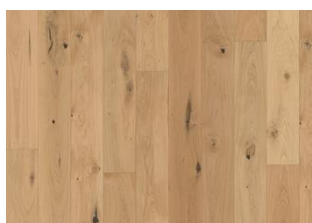

Other products in this collection

OAK IRIS