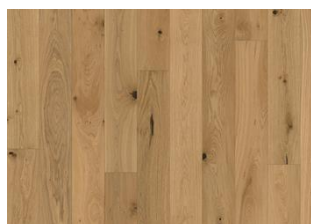

OAK PRIMROSE

In Oak Primrose, the natural oak is allowed to shine in all its glory—unstained and unaltered—letting the warm tones of the wood penetrate the oiled surface freely. Each board is carefully brushed to enhance the natural grain while gently softening the appearance of knots and cracks.

DETAILED DESCRIPTION

Naturally occurring wood color variations allowed, ranging from light to dark brown tones. The product features both sound and black knots, as well as natural cracks. The size and number of knots, cracks, and their respective fillings may vary.

OAK DAHLIA OILED

OAK BUTTERCUP

OAK MARGUERITE

OAK ALP ROSE

OAK PRIMROSE

OAK LUPINE

OAK LAVENDER

OAK ZINNIA