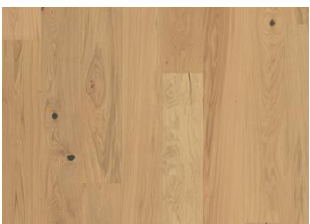

Other products in this collection

OAK LUPINE