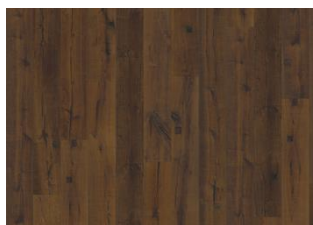

OAK SPARUTO