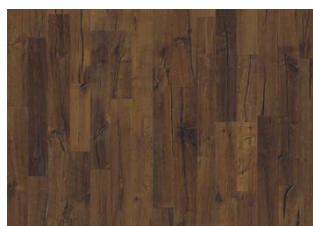

Other products in this collection

OAK DOMO