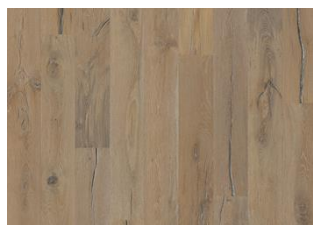

OAK INDOSSATI