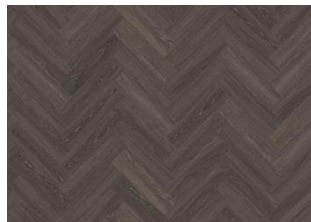

WHINFELL DRY BACK 0.7 MM

Our Luxury Tiles Dry Back collection is available in a wide selection of wood designs. The wood designs range from traditional to elegant herringbone and rustic, while the stone designs span from classic stone to concrete. It also includes exciting patterns. The Dry Back floors, with a 0.7 mm wear layer, are based on virgin vinyl and constructed in five different layers, topped by a ceramic coating. The result is extremely resilient and strong floors resistant to both scratching and water, which means that these floors are suitable even for spaces exposed to heavy traffic. Just like all our other Luxury Tiles floors, they are phthalate-free.

SAPO DRY BACK HERRINGBONE

OULANKA DRY BACK
HERRINGBONE

HANMER DRY BACK
HERRINGBONE

YUKON DRY BACK
HERRINGBONE

WENTWOOD DRY BACK
HERRINGBONE

CALDER DRY BACK
HERRINGBONE

REDWOOD DRY BACK
HERRINGBONE

WHINFELL DRY BACK
HERRINGBONE