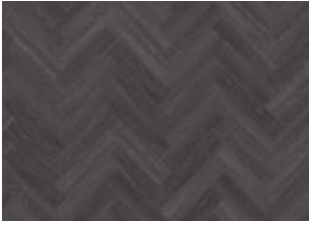

Other products in this collection

Calder - Dry Back
Herringbone