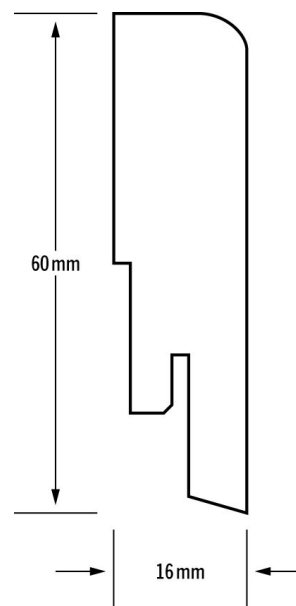

Accessories / Skirtings /

LT SKIRTING 16X60 MM

Skirtings add the final touch to your Kährs floor. Colour matched to all Kährs Luxury Tiles floors.

Skirtings add the final touch to your Kährs floor.

Product details

- Can be used as a profile between floor and wall.
- Installed with Kährs Clips, brads, screws or construction glue.

Article Number	722166024LTSV
Surface treatment	Matt lacquer
Name	LT SKIRTING 16X60 MM
EAN Code	7393969306515
Height	60 mm
Length	2400 mm
Width	16 mm