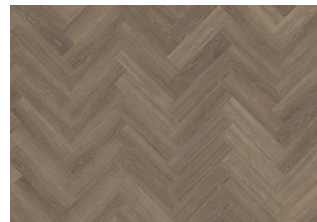

TIVEDEN DRY BACK
HERRINGBONE