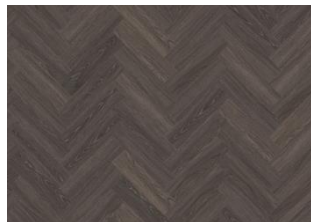

WENTWOOD DRY BACK 0.7 MM

Our Luxury Tiles Dry Back collection is available in a wide selection of wood and stone designs. The wood designs range from traditional to elegant herringbone and rustic, while the stone designs span from classic stone to concrete. It also includes exciting patterns. The Dry Back floors, with a 0.7 mm wear layer, are based on virgin vinyl and constructed in five different layers, topped by a ceramic coating. The result is extremely resilient and strong floors resistant to both scratching and water, which means that these floors are suitable even for spaces exposed to heavy traffic. Just like all our other Luxury Tiles floors, they are phthalate-free.

SAPO DRY BACK HERRINGBONE

OULANKA DRY BACK
HERRINGBONE

HANMER DRY BACK
HERRINGBONE

YUKON DRY BACK
HERRINGBONE

WENTWOOD DRY BACK
HERRINGBONE

CALDER DRY BACK
HERRINGBONE

REDWOOD DRY BACK
HERRINGBONE

WHINFELL DRY BACK
HERRINGBONE