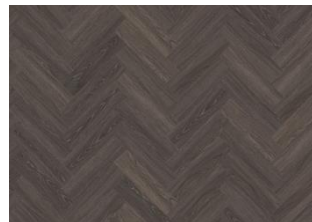

TONGASS DRY BACK
HERRINGBONE