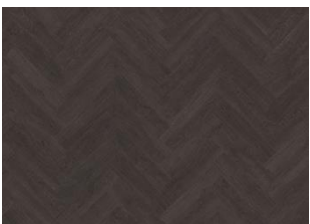

VALDIVIAN DRY BACK
HERRINGBONE