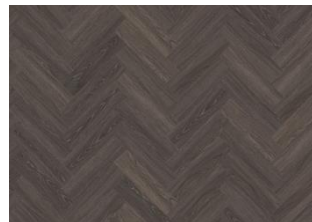

Dry Back Herringbone Collection

SAPO DRY BACK HERRINGBONE 0.7 MM

Our Luxury Tiles Dry Back collection is available in a wide selection of wood designs. The wood designs range from traditional to elegant herringbone and rustic, while the stone designs span from classic stone to concrete. It also includes exciting patterns. The Dry Back floors, with a 0.7 mm wear layer, are based on virgin vinyl and constructed in five different layers, topped by a ceramic coating. The result is extremely resilient and strong floors resistant to both scratching and water, which means that these floors are suitable even for spaces exposed to heavy traffic. Just like all our other Luxury Tiles floors, they are phthalate-free.

SAPO DRY BACK HERRINGBONE

OULANKA DRY BACK
HERRINGBONE

HANMER DRY BACK
HERRINGBONE

YUKON DRY BACK
HERRINGBONE

WENTWOOD DRY BACK
HERRINGBONE

CALDER DRY BACK
HERRINGBONE

REDWOOD DRY BACK
HERRINGBONE

WHINFELL DRY BACK
HERRINGBONE