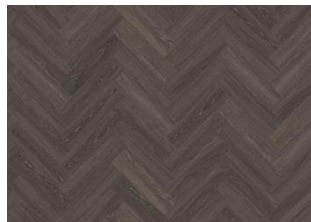

SAPO DRY BACK HERRINGBONE 0.7 MM

Our Luxury Tiles Dry Back collection is available in a wide selection of wood designs. The wood designs range from traditional to elegant herringbone and rustic, while the stone designs span from classic stone to concrete. It also includes exciting patterns. The Dry Back floors, with a 0.7 mm wear layer, are based on virgin vinyl and constructed in five different layers, topped by a ceramic coating. The result is extremely resilient and strong floors resistant to both scratching and water, which means that these floors are suitable even for spaces exposed to heavy traffic. Just like all our other Luxury Tiles floors, they are phthalate-free.

SAPO DRY BACK HERRINGBONE

OULANKA DRY BACK
HERRINGBONE

HANMER DRY BACK
HERRINGBONE

YUKON DRY BACK
HERRINGBONE

WENTWOOD DRY BACK
HERRINGBONE

CALDER DRY BACK
HERRINGBONE

REDWOOD DRY BACK
HERRINGBONE

WHINFELL DRY BACK
HERRINGBONE