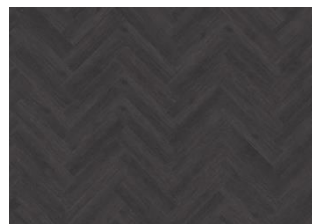

Dry Back Herringbone Collection

SAPO DRY BACK HERRINGBONE 0.7 MM

Our Luxury Tiles Dry Back collection is available in a wide selection of wood designs. The wood designs range from traditional to elegant herringbone and rustic, while the stone designs span from classic stone to concrete. It also includes exciting patterns. The Dry Back floors, with a 0.7 mm wear layer, are based on virgin vinyl and constructed in five different layers, topped by a ceramic coating. The result is extremely resilient and strong floors resistant to both scratching and water, which means that these floors are suitable even for spaces exposed to heavy traffic. Just like all our other Luxury Tiles floors, they are phthalate-free.

TONGASS DRY BACK
HERRINGBONE

TIVEDEN DRY BACK
HERRINGBONE

VALDIVIAN DRY BACK
HERRINGBONE

KOMI DRY BACK HERRINGBONE

SCHWARZWALD DRY BACK
HERRINGBONE