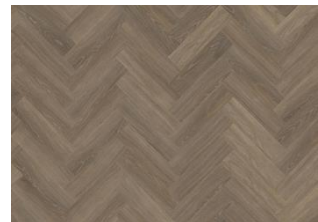

TIVEDEN DRY BACK
HERRINGBONE