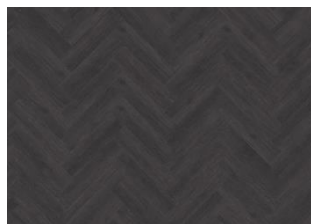

KILSBERGEN DRY BACK HERRINGBONE 0.7 MM

Our Luxury Tiles Dry Back collection is available in a wide selection of wood designs. The wood designs range from traditional to elegant herringbone and rustic, while the stone designs span from classic stone to concrete. It also includes exciting patterns. The Dry Back floors, with a 0.7 mm wear layer, are based on virgin vinyl and constructed in five different layers, topped by a ceramic coating. The result is extremely resilient and strong floors resistant to both scratching and water, which means that these floors are suitable even for spaces exposed to heavy traffic. Just like all our other Luxury Tiles floors, they are phthalate-free.

TONGASS DRY BACK
HERRINGBONE

TIVEDEN DRY BACK
HERRINGBONE

VALDIVIAN DRY BACK
HERRINGBONE

KOMI DRY BACK HERRINGBONE

SCHWARZWALD DRY BACK
HERRINGBONE