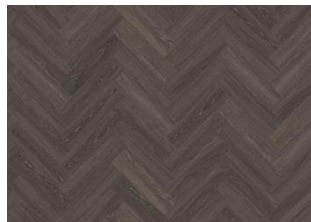

KILSBERGEN DRY BACK HERRINGBONE 0.7 MM

Our Luxury Tiles Dry Back collection is available in a wide selection of wood designs. The wood designs range from traditional to elegant herringbone and rustic, while the stone designs span from classic stone to concrete. It also includes exciting patterns. The Dry Back floors, with a 0.7 mm wear layer, are based on virgin vinyl and constructed in five different layers, topped by a ceramic coating. The result is extremely resilient and strong floors resistant to both scratching and water, which means that these floors are suitable even for spaces exposed to heavy traffic. Just like all our other Luxury Tiles floors, they are phthalate-free.

SAPO DRY BACK HERRINGBONE

OULANKA DRY BACK
HERRINGBONE

HANMER DRY BACK
HERRINGBONE

YUKON DRY BACK
HERRINGBONE

WENTWOOD DRY BACK
HERRINGBONE

CALDER DRY BACK
HERRINGBONE

REDWOOD DRY BACK
HERRINGBONE

WHINFELL DRY BACK
HERRINGBONE