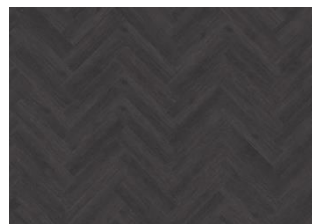

## KILSBERGEN DRY BACK HERRINGBONE 0.7 MM

Our Luxury Tiles Dry Back collection is available in a wide selection of wood designs. The wood designs range from traditional to elegant herringbone and rustic, while the stone designs span from classic stone to concrete. It also includes exciting patterns. The Dry Back floors, with a 0.7 mm wear layer, are based on virgin vinyl and constructed in five different layers, topped by a ceramic coating. The result is extremely resilient and strong floors resistant to both scratching and water, which means that these floors are suitable even for spaces exposed to heavy traffic. Just like all our other Luxury Tiles floors, they are phthalate-free.

WHINFELL DRY BACK  
HERRINGBONE

TONGASS DRY BACK  
HERRINGBONE

TIVEDEN DRY BACK  
HERRINGBONE

VALDIVIAN DRY BACK  
HERRINGBONE

KOMI DRY BACK HERRINGBONE

SCHWARZWALD DRY BACK  
HERRINGBONE