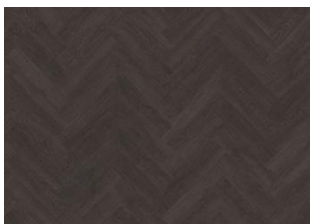

VALDIVIAN DRY BACK
HERRINGBONE