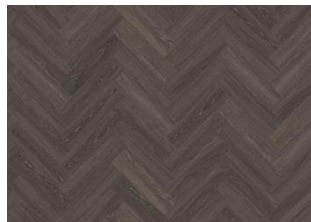

TONGASS DRY BACK
HERRINGBONE