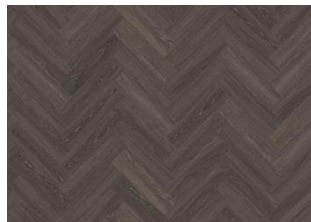

Dry Back Herringbone Collection

FONTIN DRY BACK HERRINGBONE 0.7 MM

Our Luxury Tiles Dry Back collection is available in a wide selection of wood designs. The wood designs range from traditional to elegant herringbone and rustic, while the stone designs span from classic stone to concrete. It also includes exciting patterns. The Dry Back floors, with a 0.7 mm wear layer, are based on virgin vinyl and constructed in five different layers, topped by a ceramic coating. The result is extremely resilient and strong floors resistant to both scratching and water, which means that these floors are suitable even for spaces exposed to heavy traffic. Just like all our other Luxury Tiles floors, they are phthalate-free.

SAPO DRY BACK HERRINGBONE

OULANKA DRY BACK
HERRINGBONE

HANMER DRY BACK
HERRINGBONE

YUKON DRY BACK
HERRINGBONE

WENTWOOD DRY BACK
HERRINGBONE

CALDER DRY BACK
HERRINGBONE

REDWOOD DRY BACK
HERRINGBONE

WHINFELL DRY BACK
HERRINGBONE