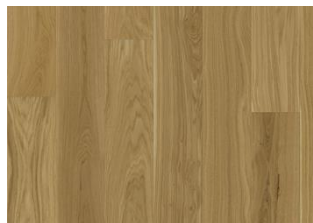

OAK ECRU WIDE MATT