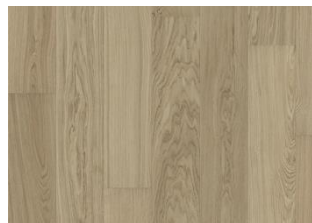

OAK TAPA WIDE MATT