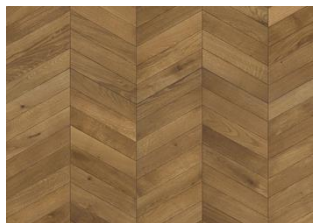

Oak Chevron Light brown