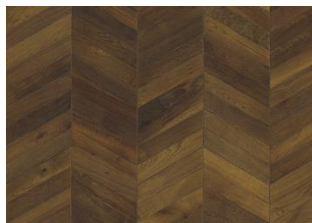

Other products in this collection

Oak Chevron Dark brown