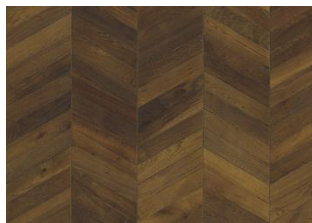

Other products in this collection

Chevron Dark brown