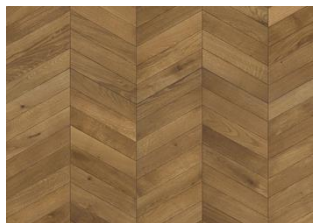

Chevron Light brown