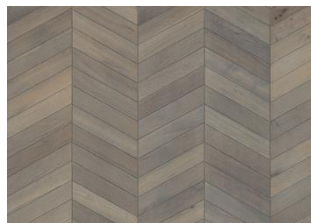

Chevron Grey