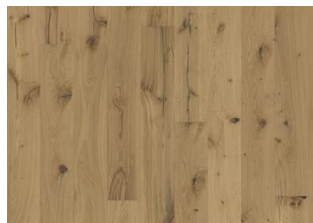

Oak Pallido