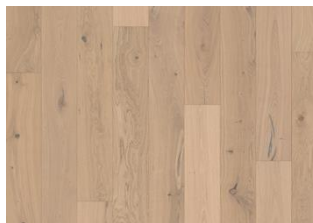

Other products in this collection

OAK LARUS