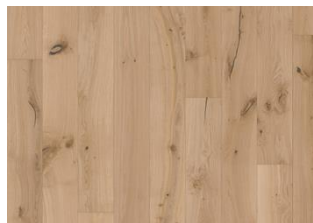

Other products in this collection

OAK OVIS