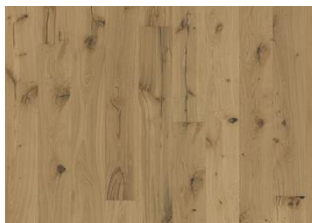

OAK PALLIDO