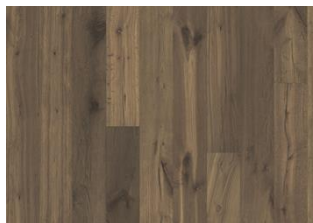

Other products in this collection

OAK OMBRA