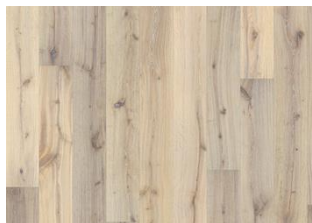

Other products in this collection

OAK LUCE