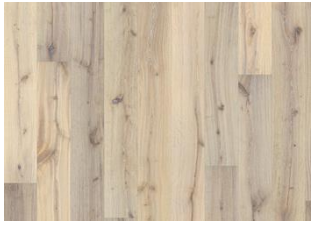

Other products in this collection

Oak Luce