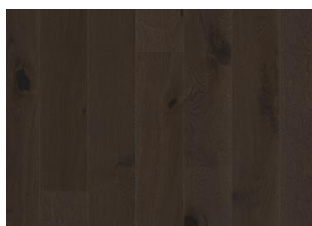

Other products in this collection

OAK RUSSET WIDE MATT