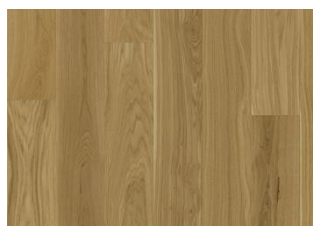

OAK ECRU WIDE MATT