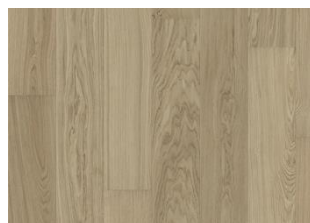

OAK TAPA WIDE MATT