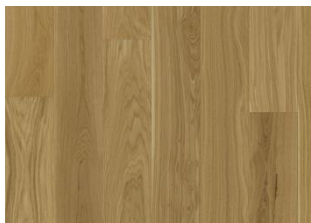

OAK ECRU WIDE MATT