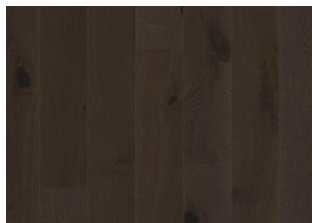

Other products in this collection

OAK RUSSET WIDE MATT