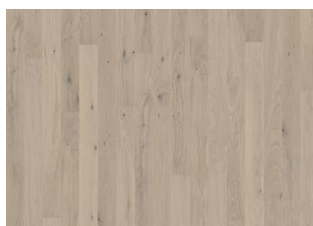

OAK TAPA

Selected planks with a similar grain, minimal knots and a consistent golden color, make up this uniform, single-strip oak floor from the Canvas Collection. The matte finish eliminates glare while protecting the wood from daily wear. Four-sided bevelling at the edges ensures a classic, full plank look and feel.

Oak Muse

Oak Tapa

Oak Curio

Oak Carbon

Oak Etch

Oak Tuft

Oak Mostra

CERTIFICATES