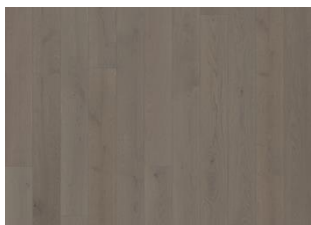

Other products in this collection

Oak Morel

CERTIFICATES

Descriptions & Imagery

All samples, images and product description, plus photo and brochure specifications are there for the sole purpose of giving an approximate idea of the items described in them. They shall not form part of the contract or have any contractual force and should be viewed for illustrative purposes only. We cannot guarantee that your computer's display or the quality of the print will accurately reflect the colour of the products. Your product may vary slightly from the images within this literature.