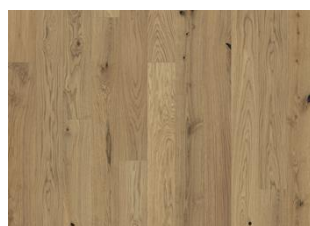

Other products in this collection

Oak Etch

CERTIFICATES

Descriptions & Imagery

All samples, images and product description, plus photo and brochure specifications are there for the sole purpose of giving an approximate idea of the items described in them. They shall not form part of the contract or have any contractual force and should be viewed for illustrative purposes only. We cannot guarantee that your computer's display or the quality of the print will accurately reflect the colour of the products. Your product may vary slightly from the images within this literature.