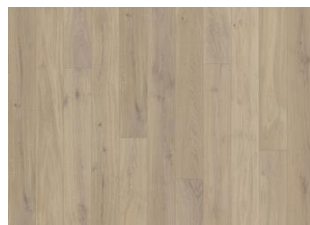

Other products in this collection

Oak Muse

CERTIFICATES

Descriptions & Imagery

All samples, images and product description, plus photo and brochure specifications are there for the sole purpose of giving an approximate idea of the items described in them. They shall not form part of the contract or have any contractual force and should be viewed for illustrative purposes only. We cannot guarantee that your computer's display or the quality of the print will accurately reflect the colour of the products. Your product may vary slightly from the images within this literature.