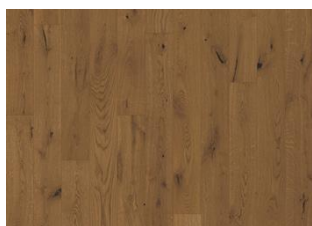

OAK TAPA

Selected planks with a similar grain, minimal knots and a consistent golden color, make up this uniform, single-strip oak floor from the Canvas Collection. The matte finish eliminates glare while protecting the wood from daily wear. Four-sided bevelling at the edges ensures a classic, full plank look and feel.

Oak Muse

Oak Tapa

Oak Curio

Oak Carbon

Oak Etch

Oak Tuft

Oak Mostra

CERTIFICATES