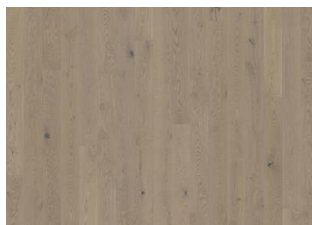

Oak Pratica