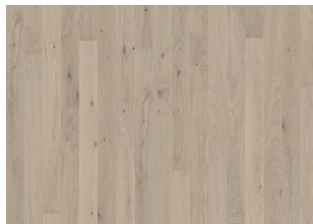

DETAILED DESCRIPTION

Even colour with minor variations.

Small sized knots in limited numbers allowed.

Colour change: Stained product - noticable color change over time.

Packages may contain start and stop boards.

Oak Morel

Oak Muse

Oak Tapa

Oak Curio

Oak Carbon

Oak Etch

Oak Tuft

Oak Mostra