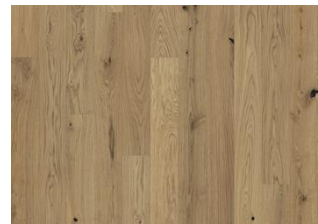

DETAILED DESCRIPTION

Even colour with minor variations.

Small sized knots in limited numbers allowed.

Colour change: Stained product - noticable color change over time.

Packages may contain start and stop boards.

Oak Morel

Oak Muse

Oak Tapa

Oak Curio

Oak Carbon

Oak Etch

Oak Tuft

Oak Mostra