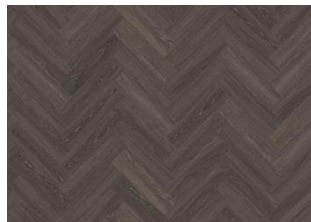

REDWOOD DRY BACK 0.7 MM

Our Luxury Tiles Dry Back collection is available in a wide selection of wood designs. The wood designs range from traditional to elegant herringbone and rustic, while the stone designs span from classic stone to concrete. It also includes exciting patterns. The Dry Back floors, with a 0.7 mm wear layer, are based on virgin vinyl and constructed in five different layers, topped by a ceramic coating. The result is extremely resilient and strong floors resistant to both scratching and water, which means that these floors are suitable even for spaces exposed to heavy traffic. Just like all our other Luxury Tiles floors, they are phthalate-free.

SAPO DRY BACK HERRINGBONE

OULANKA DRY BACK
HERRINGBONE

HANMER DRY BACK
HERRINGBONE

YUKON DRY BACK
HERRINGBONE

WENTWOOD DRY BACK
HERRINGBONE

CALDER DRY BACK
HERRINGBONE

REDWOOD DRY BACK
HERRINGBONE

WHINFELL DRY BACK
HERRINGBONE