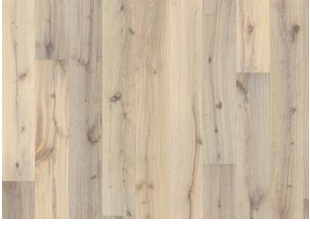

Other products in this collection

OAK LUCE