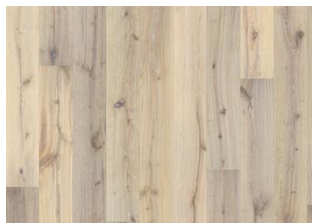

Other products in this collection

Oak Luce