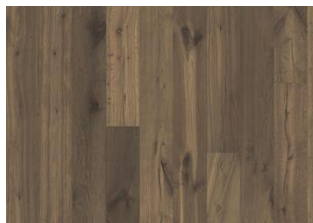

Other products in this collection

Oak Ombra