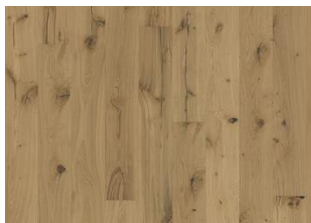

Oak Pallido