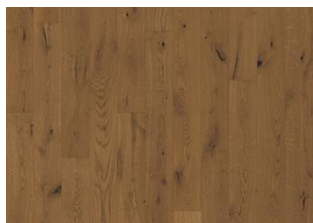

Other products in this collection

Oak Tuft