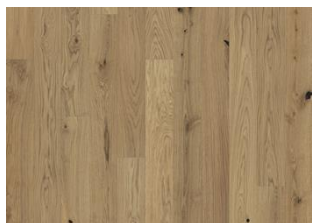

Other products in this collection

Oak Etch