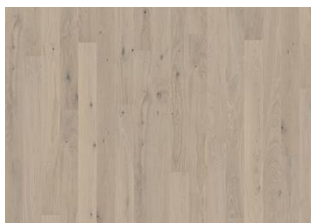

Other products in this collection

Oak Mostra