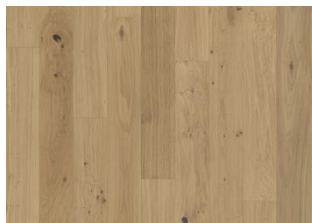

Other products in this collection

OAK RÜGEN