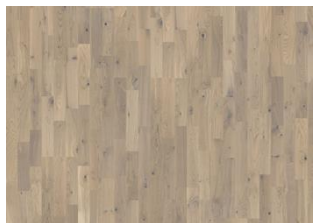

Other products in this collection

OAK AMALFI