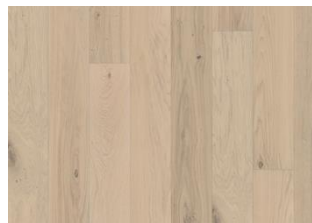

OAK ESTORIL