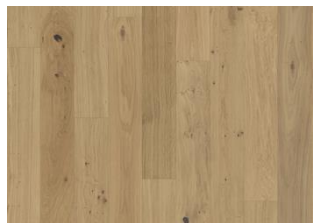

Other products in this collection

OAK RÜGEN