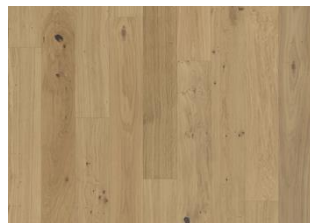

Other products in this collection

OAK RÜGEN