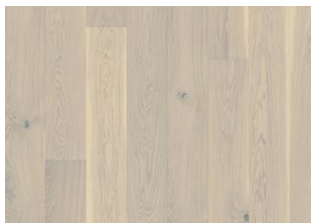

Other products in this collection

OAK TORUM