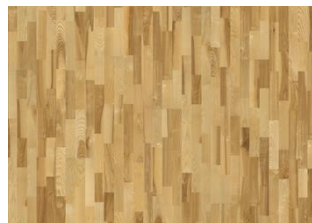

ASH KALMAR MATT