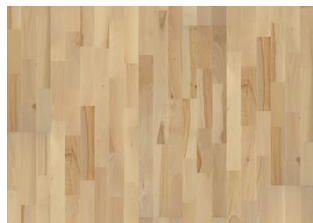

BEECH VIBORG