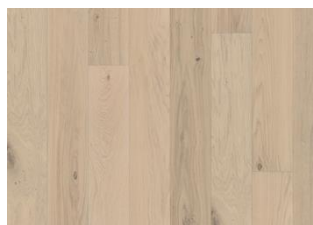

OAK ESTORIL