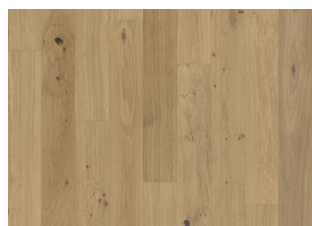

Other products in this collection

OAK RÜGEN