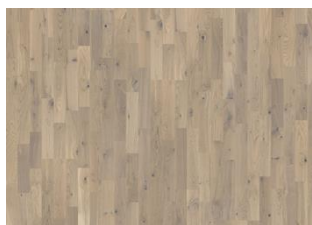

Other products in this collection

OAK AMALFI