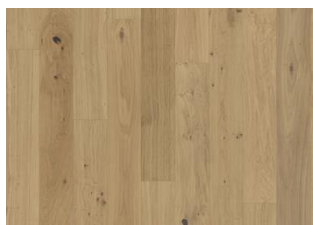

Other products in this collection

OAK RÜGEN