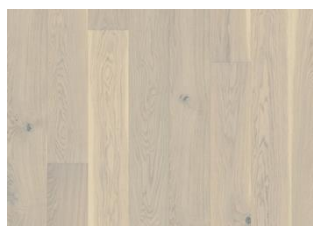

Other products in this collection

OAK TORUM