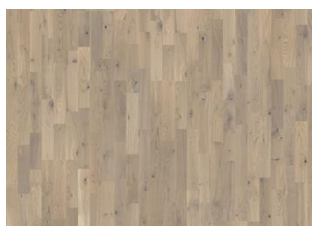

Other products in this collection

OAK AMALFI