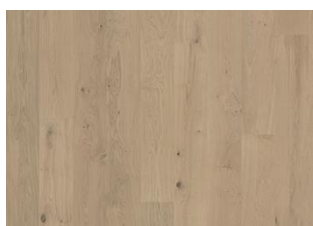

OAK BRIGHTON