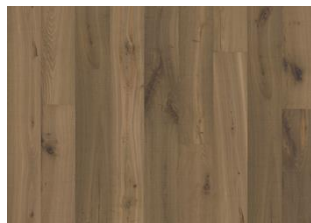

TEXTURE GRAU