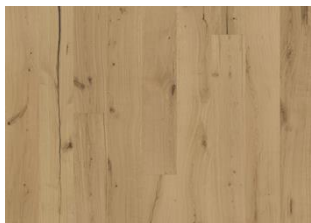

TEXTURE ROHOPTIC