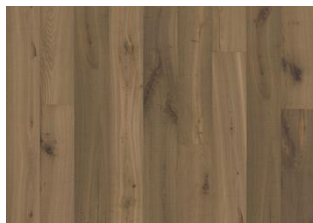

TEXTURE GRAU