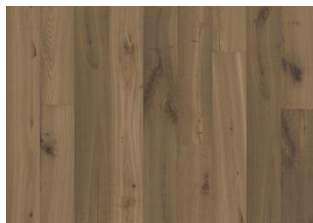

OAK TEXTURE GRAU