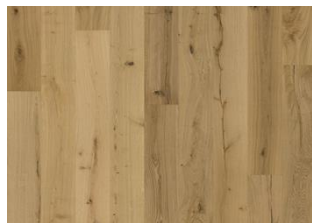

OAK TEXTURE NATUR