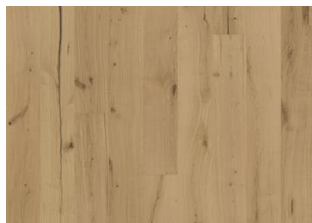

Other products in this collection

OAK TEXTURE ROHOPTIC