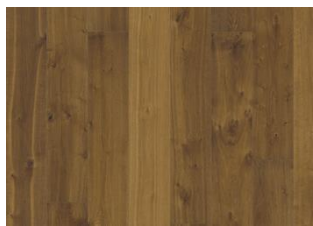

Other products in this collection

Oak Sevede

CERTIFICATES

Descriptions & Imagery

All samples, images and product description, plus photo and brochure specifications are there for the sole purpose of giving an approximate idea of the items described in them. They shall not form part of the contract or have any contractual force and should be viewed for illustrative purposes only. We cannot guarantee that your computer's display or the quality of the print will accurately reflect the colour of the products. Your product may vary slightly from the images within this literature.