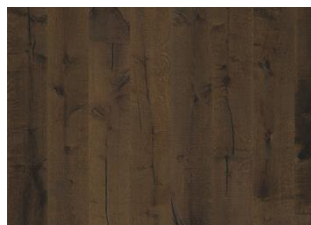

OAK KLINTA

The transparent white stain on this single-strip oak floor from the Småland Collection creates a natural pale impression. Each board is meticulously hand-scraped which highlights the knots and the balanced rustic appearance of the floor. Four-sided bevelling at the edges ensures a classic, full plank look and feel. Every board is carefully brushed to bring out the character of the grain and highlight the natural texture of the wood.

DETAIL DESCRIPTION

All naturally occurring wood colour variations allowed, from light to dark brown. Sapwood may occur. The product includes very large sound and black knots and cracks. Knots and cracks will be present in all sizes and numbers.

Other products in this collection

Oak Klinta

Oak Sevede

Oak Ydre

Oak Möre

Oak Vista

Oak Vedbo

Oak Handbörd