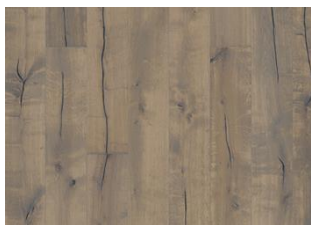

OAK KLINTA

The transparent white stain on this single-strip oak floor from the Småland Collection creates a natural pale impression. Each board is meticulously hand-scraped which highlights the knots and the balanced rustic appearance of the floor. Four-sided bevelling at the edges ensures a classic, full plank look and feel. Every board is carefully brushed to bring out the character of the grain and highlight the natural texture of the wood.

DETAIL DESCRIPTION

All naturally occurring wood colour variations allowed, from light to dark brown. Sapwood may occur. The product includes very large sound and black knots and cracks. Knots and cracks will be present in all sizes and numbers.

Other products in this collection

Oak Klinta

Oak Sevede

Oak Ydre

Oak Möre

Oak Vista

Oak Vedbo

Oak Handbörd