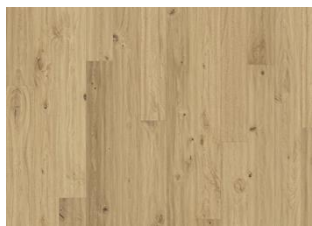

Other products in this collection

Oak Klinta