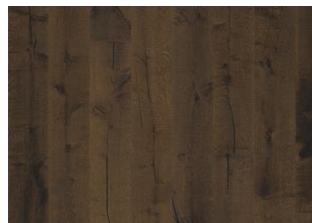

## OAK KLINTA

The transparent white stain on this single-strip oak floor from the Småland Collection creates a natural pale impression. Each board is meticulously hand-scraped which highlights the knots and the balanced rustic appearance of the floor. Four-sided bevelling at the edges ensures a classic, full plank look and feel. Every board is carefully brushed to bring out the character of the grain and highlight the natural texture of the wood.

### DETAILED DESCRIPTION

All naturally occurring wood colour variations allowed, from light to dark brown. Sapwood may occur. The product includes very large sound and black knots and cracks. Knots and cracks will be present in all sizes and numbers.

## Other products in this collection

Oak Klinta

Oak Sevede

Oak Ydre

Oak Möre

Oak Vista

Oak Vedbo

Oak Handbörd