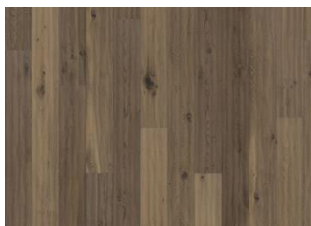

Other products in this collection

Oak Ydre

CERTIFICATES

Descriptions & Imagery

All samples, images and product description, plus photo and brochure specifications are there for the sole purpose of giving an approximate idea of the items described in them. They shall not form part of the contract or have any contractual force and should be viewed for illustrative purposes only. We cannot guarantee that your computer's display or the quality of the print will accurately reflect the colour of the products. Your product may vary slightly from the images within this literature.