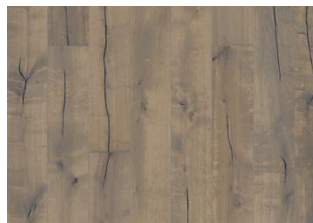

Oak Handbörd