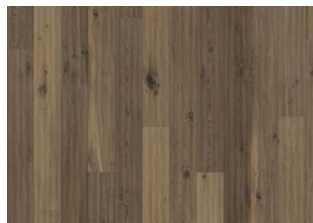

Other products in this collection

Oak Ydre