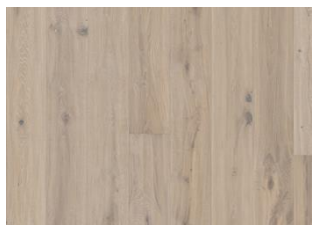

Other products in this collection

Oak Vista

CERTIFICATES

Descriptions & Imagery

All samples, images and product description, plus photo and brochure specifications are there for the sole purpose of giving an approximate idea of the items described in them. They shall not form part of the contract or have any contractual force and should be viewed for illustrative purposes only. We cannot guarantee that your computer's display or the quality of the print will accurately reflect the colour of the products. Your product may vary slightly from the images within this literature.