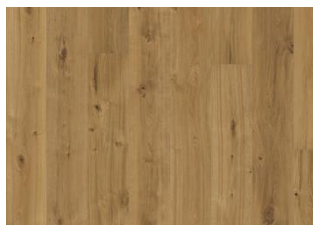

Other products in this collection

Oak Vedbo

CERTIFICATES

Descriptions & Imagery

All samples, images and product description, plus photo and brochure specifications are there for the sole purpose of giving an approximate idea of the items described in them. They shall not form part of the contract or have any contractual force and should be viewed for illustrative purposes only. We cannot guarantee that your computer's display or the quality of the print will accurately reflect the colour of the products. Your product may vary slightly from the images within this literature.