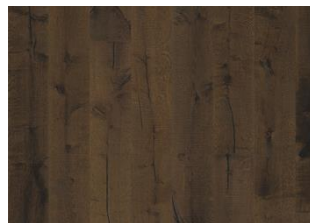

Other products in this collection

Tveta